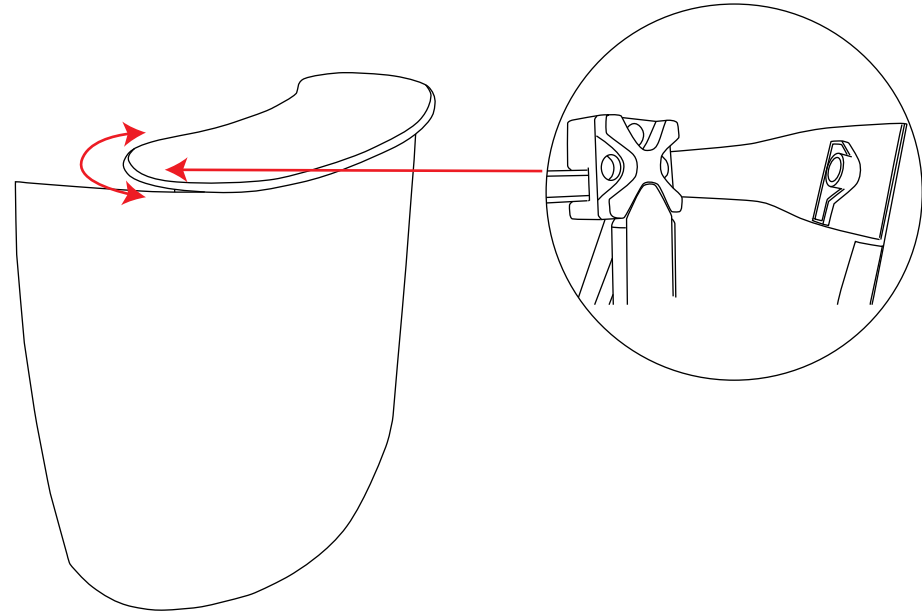

Pop up Counta 2x1

Visible Graphic Area: 950mm(h) x 1540mm(w)
Recommended Graphic thickness: 440microns min

Pop up Counta 2x1

Pop up Counta 2x1

Graphic fixing