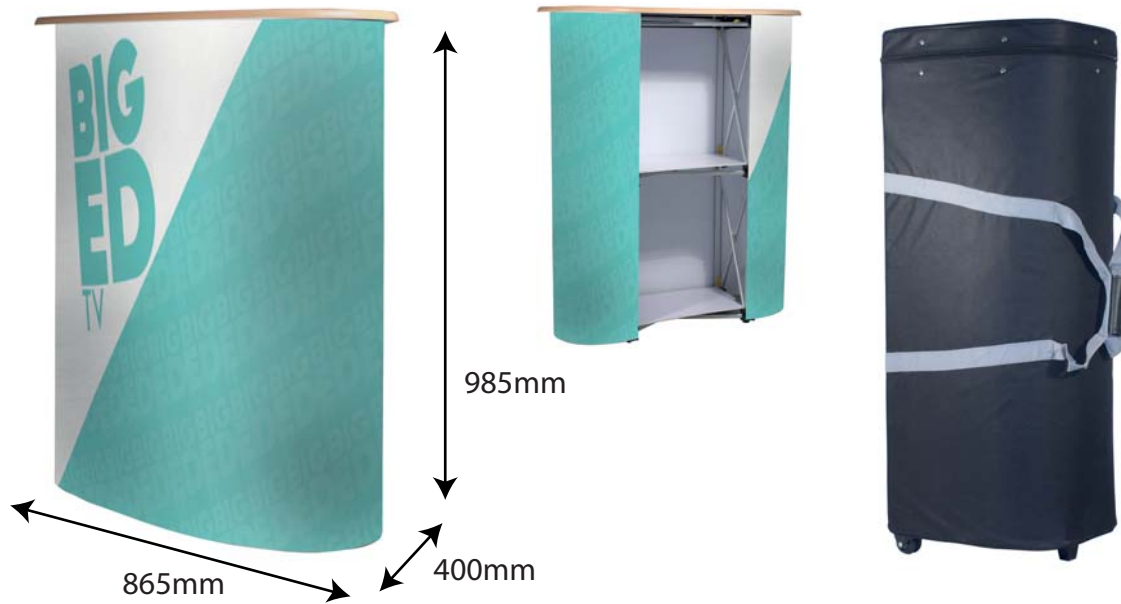

Pop up Counta 2x1

Visible Graphic Area: 950mm(h) x 1540mm(w)
Recommended Graphic thickness: 440microns min

Pop up Counta 2x1

Pop up Counta 2x1

Graphic fixing