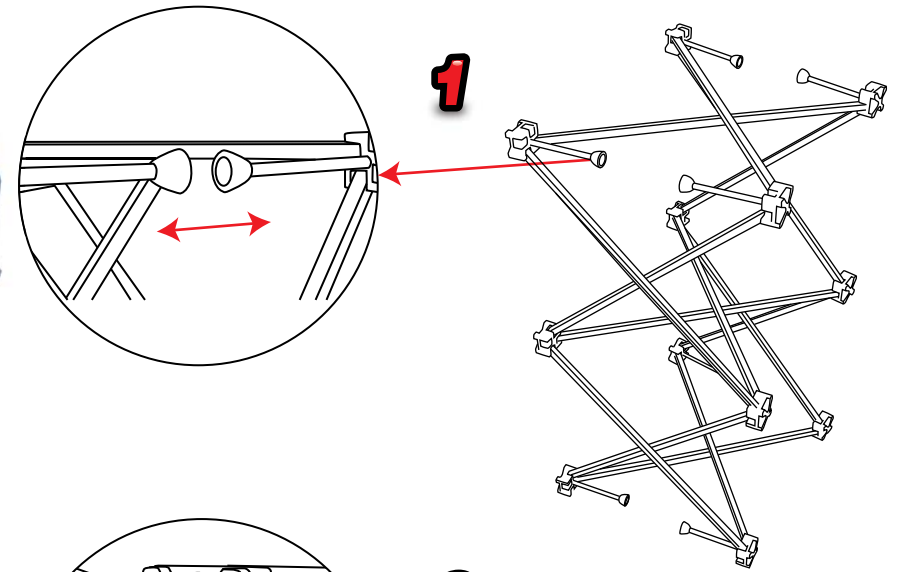

Pop up Counta 2x1

Visible Graphic Area: 950mm(h) x 1540mm(w)
Recommended Graphic thickness: 440microns min

Pop up Counta 2x1

Pop up Counta 2x1

Graphic fixing