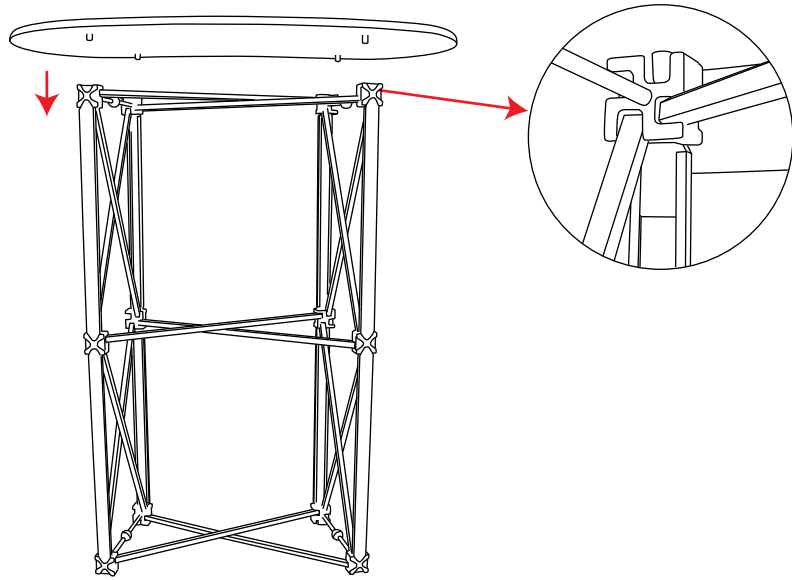

Pop up Counta 2x1

Visible Graphic Area: 950mm(h) x 1540mm(w)
Recommended Graphic thickness: 440microns min

Pop up Counta 2x1

Pop up Counta 2x1

Graphic fixing