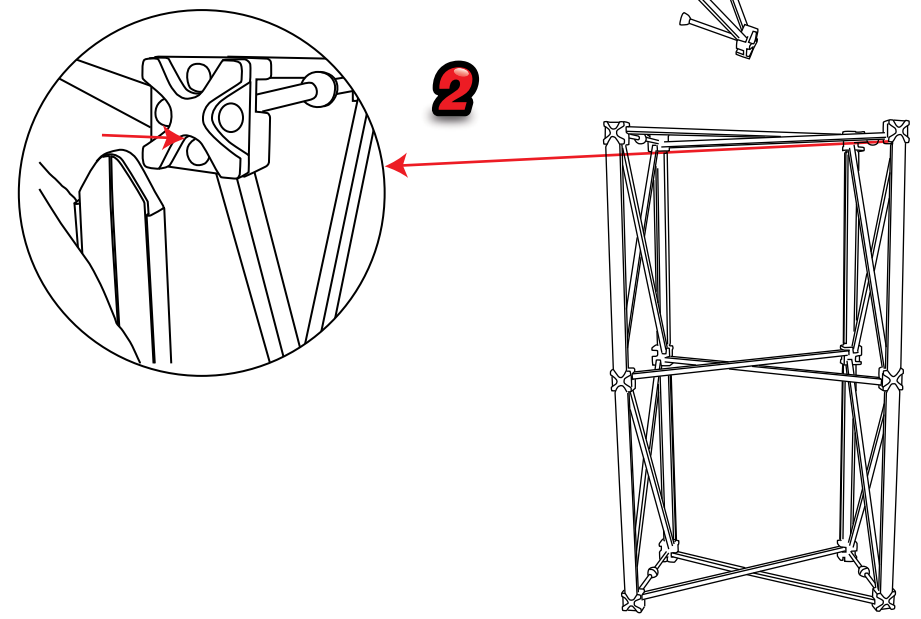

Pop up Counta 2x1

Visible Graphic Area: 950mm(h) x 1540mm(w)
Recommended Graphic thickness: 440microns min

Pop up Counta 2x1

Pop up Counta 2x1

Graphic fixing